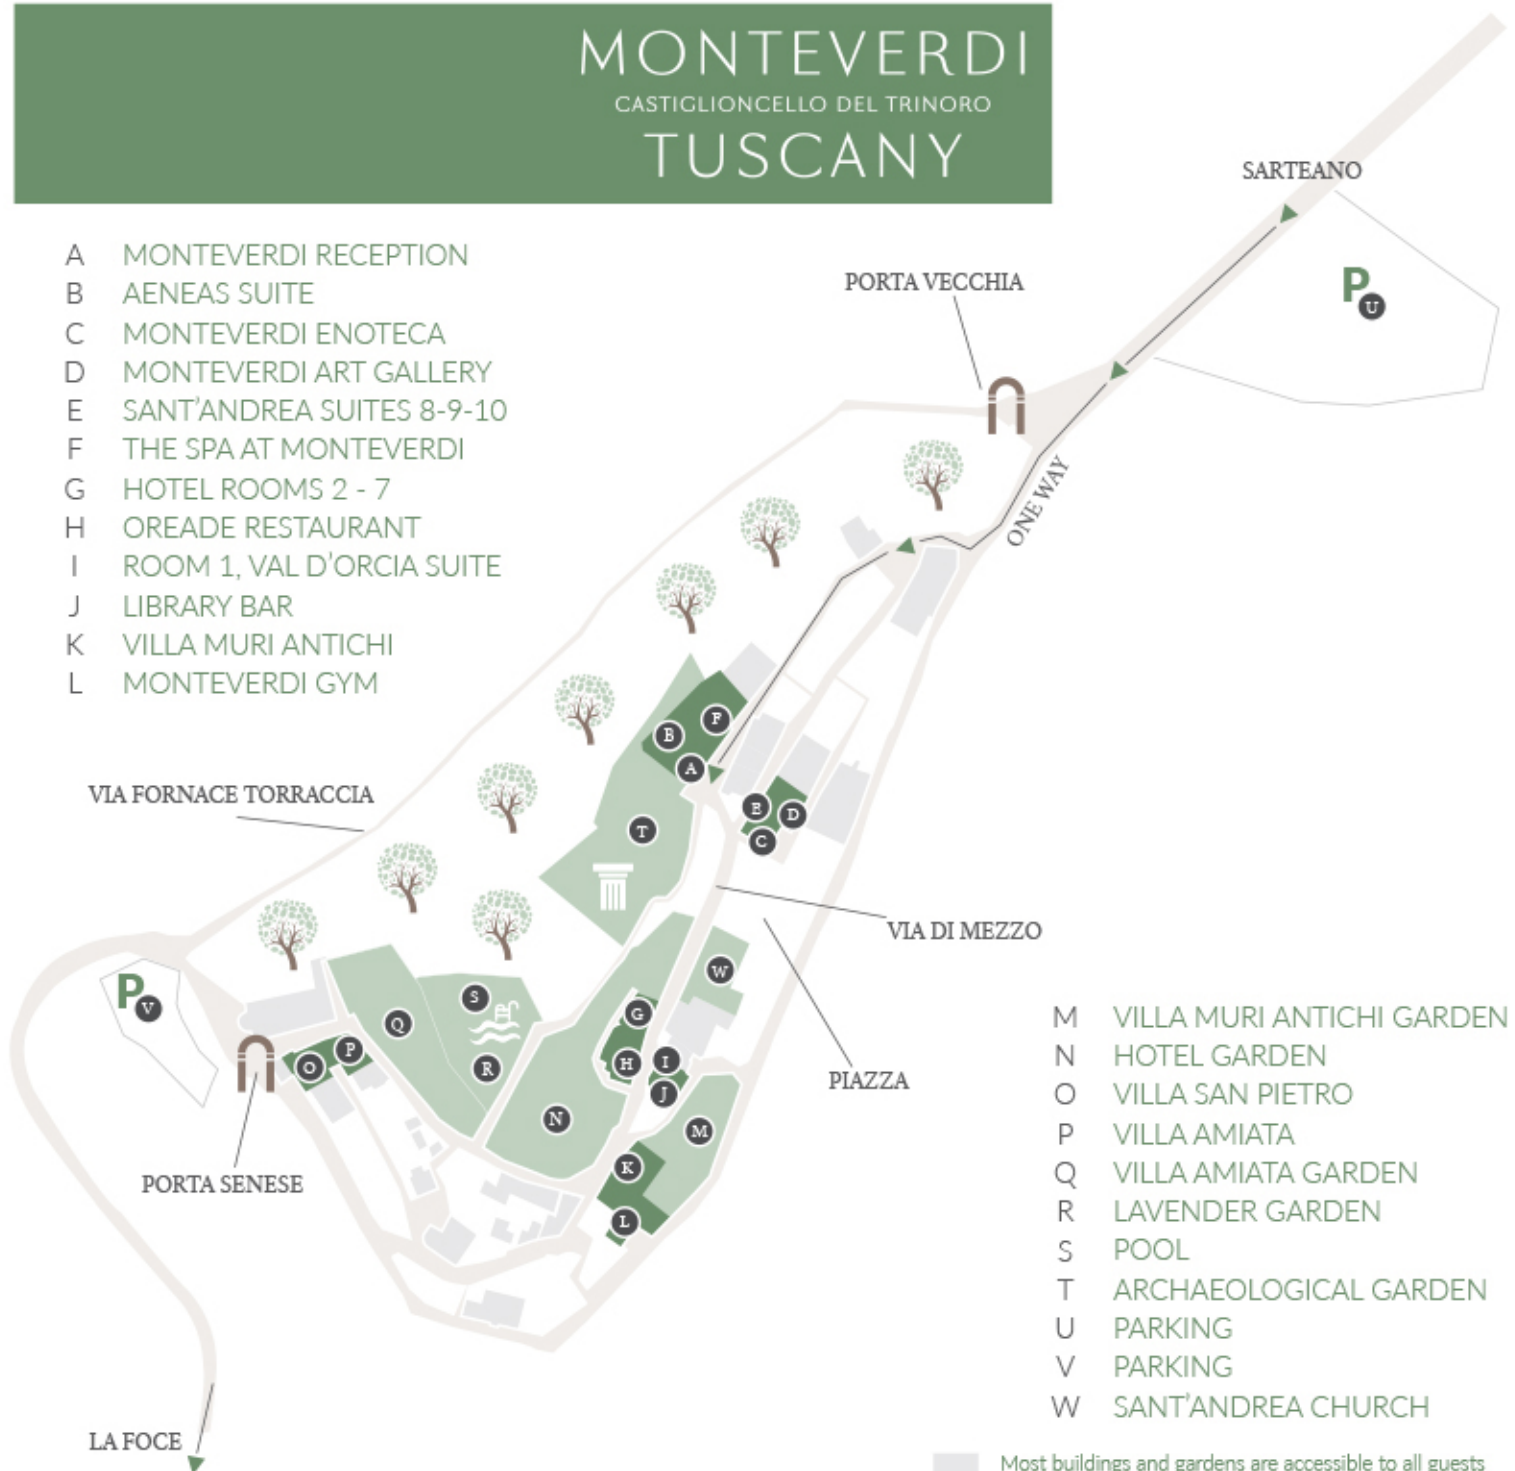

MONTEVERDI

CASTIGLIONCELLO DEL TRINORO

TUSCANY

- A MONTEVERDI RECEPTION
- B AENEAS SUITE
- C MONTEVERDI ENOTECA
- D MONTEVERDI ART GALLERY
- E SANT'ANDREA SUITES 8-9-10
- F THE SPA AT MONTEVERDI
- G HOTEL ROOMS 2 - 7
- H OREADE RESTAURANT
- I ROOM 1, VAL D'ORCIA SUITE
- J LIBRARY BAR
- K VILLA MURI ANTICHI
- L MONTEVERDI GYM

- M VILLA MURI ANTICHI GARDEN
- N HOTEL GARDEN
- O VILLA SAN PIETRO
- P VILLA AMIATA
- Q VILLA AMIATA GARDEN
- R LAVENDER GARDEN
- S POOL
- T ARCHAEOLOGICAL GARDEN
- U PARKING
- V PARKING
- W SANT'ANDREA CHURCH