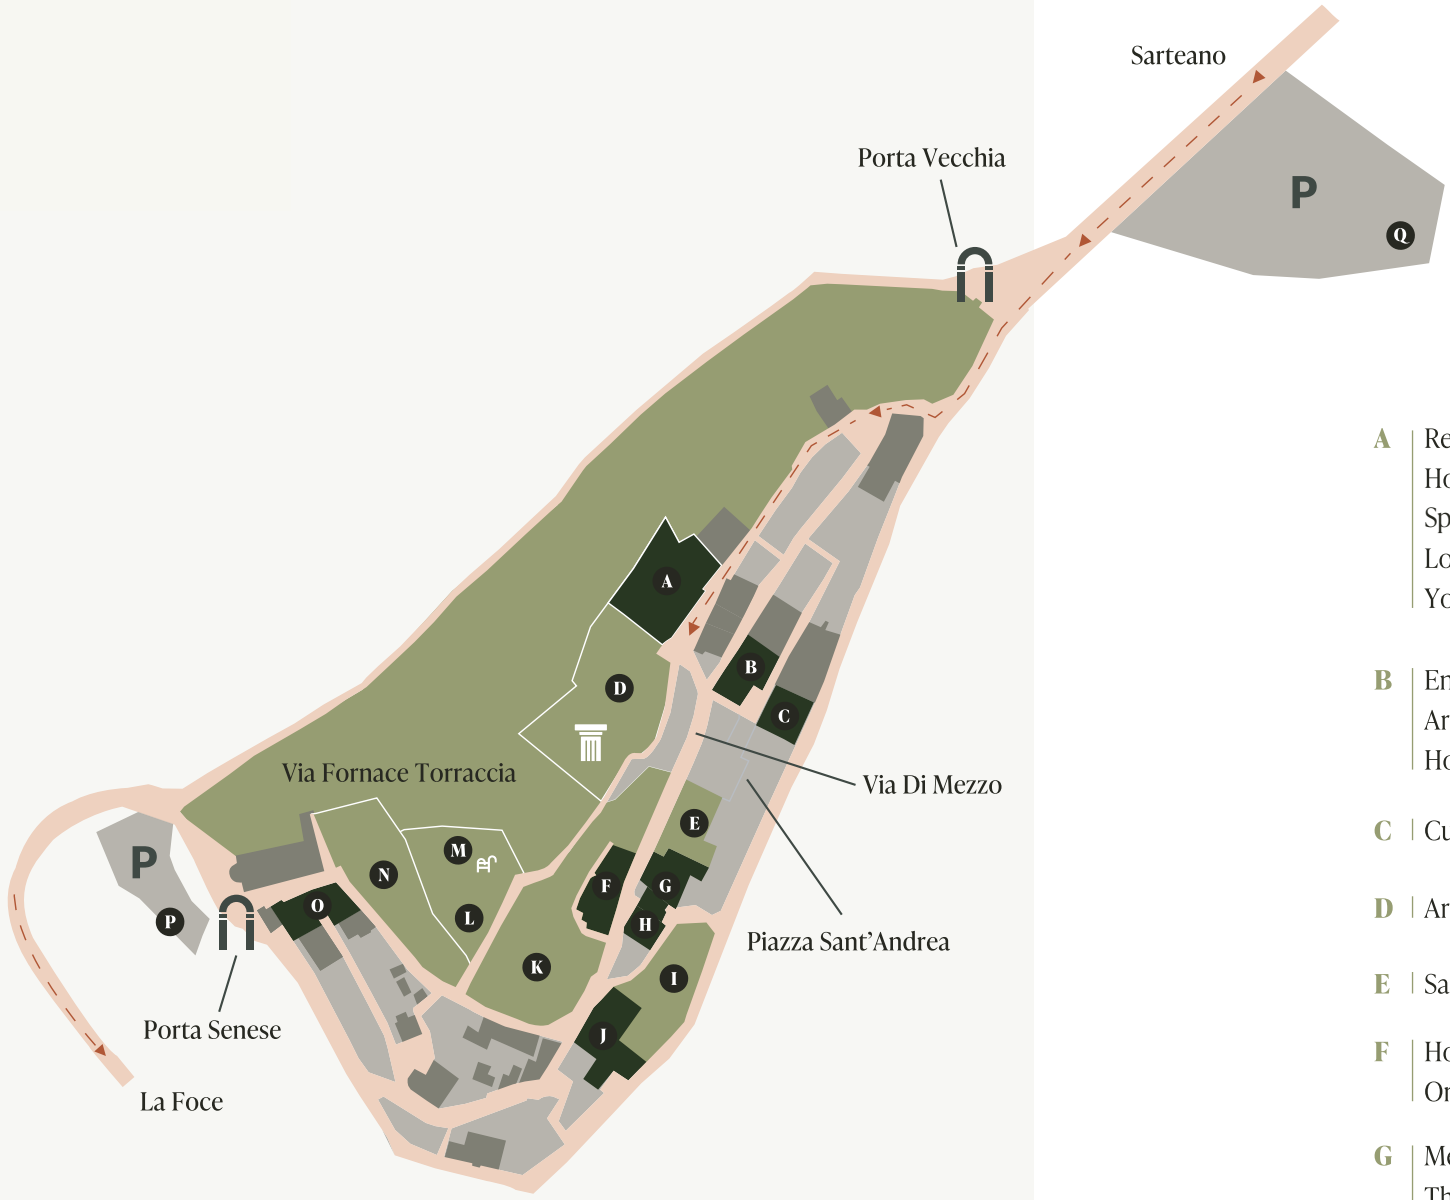

VILLAGE MAP.

- | | |
|---|---------------------------------------|
| A Reception
Hotel Rooms
Spa and Wellness Center
Lounge Bar
Yoga Room | H Hotel Rooms
Library Bar |
| B Enoteca Zita
Art Gallery
Hotel Rooms | I Muri Antichi Garden |
| C Culinary Academy | J Muri Antichi
Gym |
| D Archaeological Garden | K Hotel Garden |
| E Sant'Andrea Church | L Lavender Garden |
| F Hotel Rooms
Oreade Restaurant | M Pool |
| G Meeting & Retreat Center
The Boutique
Hotel Rooms | N Amiata Garden |
| | O San Pietro
Amiata |
| | P Village Parking |
| | Q Parking |